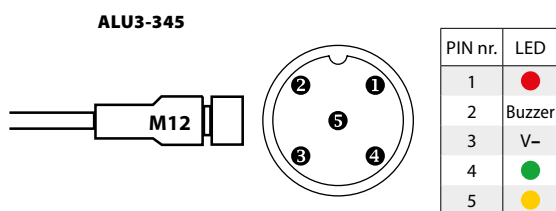

MODELLI Model List	Colore LED LED Colour	Codice Code	Connettore Connector	Assorbimento max. Power cons.	Tensione d'ingresso Input voltage	Fascio luminoso Beam	Dimensioni Dimensions	Peso Weight
DTS-LED 50 MULTI BAT ALU3-345	● ● ●	34750M1001	-	5 W	24 VDC stab. ± 3%	360°	Ø 77 x 345 mm	430 g
DTS-LED 50 MULTI BAT ALU4-345	● ● ● ●	34750M1002	-				Ø 77 x 345 mm	530 g
DTS-LED 50 MULTI BAT ALU5-384	● ● ● ● ○	34750M1003	-				Ø 77 x 384 mm	550 g
DTS-LED 50 MULTI BAT ALU3-345 M12	● ● ●	34750M1005	Maschio/Male M12 - 5 pin	5 W	24 VDC stab. ± 3%	360°	Ø 77 x 345 mm	530 g
DTS-LED 50 MULTI BAT ALU4-345 M12	● ● ● ●	34750M1006	Maschio/Male M12 - 8 pin				Ø 77 x 345 mm	430 g
DTS-LED 50 MULTI BAT ALU5-384 M12	● ● ● ● ○	34750M1004	Maschio/Male M12 - 8 pin				Ø 77 x 384 mm	550 g