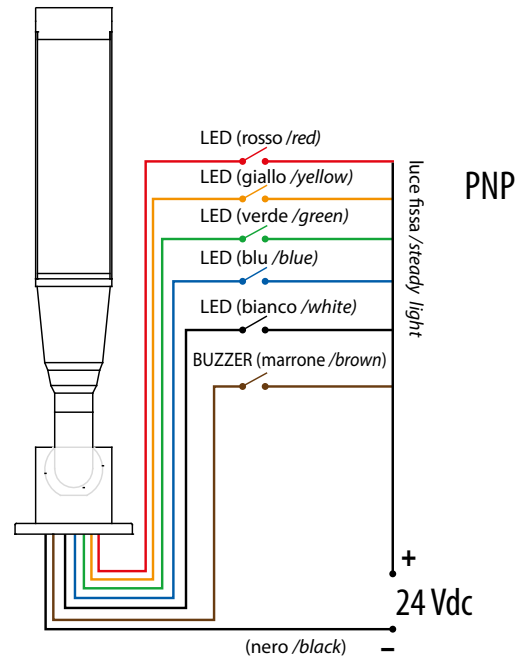

DTS-LED 50 MULTI BAT ALU3/4/5

Dispositivi di segnalazione
acustica e luminosa
Signal lighting devices

Dimensioni / Dimensions

Cablaggi / Wiring

MODELLI Model List	Colore LED LED Colour	Buzzer	Codice Code	Collegamento Connection	Assorbimento max. Power cons.	Tensione d'ingresso Input voltage	Dimensioni Dimensions	Peso Weight		
DTS-LED 50 MULTI BAT ALU3-345	● ● ●	Intermittente Intermittent	34750M1001	Cavo da 2 m	5 W	24 VDC stab. ± 3%	Ø 77 x 345 mm	430 g		
DTS-LED 50 MULTI BAT ALU4-345	● ● ● ●		34750M1002				Ø 77 x 345 mm	530 g		
DTS-LED 50 MULTI BAT ALU5-384	● ● ● ● ○		34750M1003				Ø 77 x 384 mm	550 g		
DTS-LED 50 MULTI BAT ALU3-345 M12	● ● ●		34750M1005	Maschio/Male M12 - 5 pin			Ø 77 x 345 mm	530 g		
DTS-LED 50 MULTI BAT ALU4-345 M12	● ● ● ●	34750M1006	Maschio/Male M12 - 8 pin	Ø 77 x 345 mm			430 g			
DTS-LED 50 MULTI BAT ALU5-384 M12	● ● ● ● ○	34750M1004	Maschio/Male M12 - 8 pin	Ø 77 x 384 mm			550 g			
DTS-LED 50 MULTI BAT ALU3-345	● ● ●	Fisso Steady	34750M1009	Cavo da 3 m			24 VDC stab. ± 3%	24 VDC stab. ± 3%	Ø 77 x 345 mm	430 g
DTS-LED 50 MULTI BAT ALU4-345	● ● ● ●		34750M1011						Ø 77 x 345 mm	530 g
DTS-LED 50 MULTI BAT ALU5-384	● ● ● ● ○		34750M1013						Ø 77 x 384 mm	550 g
DTS-LED 50 MULTI BAT ALU3-345 M12	● ● ●		34750M1012	Maschio/Male M12 - 5 pin					Ø 77 x 345 mm	530 g
DTS-LED 50 MULTI BAT ALU4-345 M12	● ● ● ●		34750M1015	Maschio/Male M12 - 8 pin	Ø 77 x 345 mm	430 g				
DTS-LED 50 MULTI BAT ALU5-384 M12	● ● ● ● ○		34750M1014	Maschio/Male M12 - 8 pin	Ø 77 x 384 mm	550 g				

⚠ Collegare secondo i colori del cavo disponibili sulla lampada acquistata.
Connect according to the cable colors available on the lamp purchased.

⚠ Collegare secondo i colori del cavo disponibili sulla lampada acquistata.
Connect according to the cable colors available on the lamp purchased.