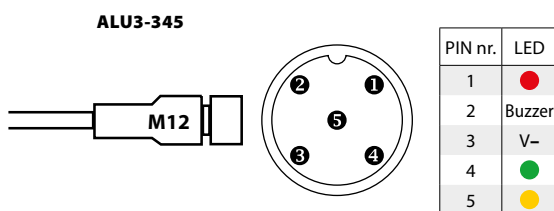

DTS-LED 50 MULTI BAT ALU3/4/5

Dispositivi di segnalazione
acustica e luminosa
Signal lighting devices

Dimensioni / Dimensions

Cablaggi / Wiring

MODELLI Model List	Colore LED LED Colour	Buzzer	Codice Code	Collegamento Connection	Assorbimento max. Power cons.	Tensione d'ingresso Input voltage	Dimensioni Dimensions	Peso Weight		
DTS-LED 50 MULTI BAT ALU3-345	● ● ●	Intermittente Intermittent	34750M1001	Cavo da 2 m	5 W	24 VDC stab. ± 3%	Ø 77 x 345 mm	430 g		
DTS-LED 50 MULTI BAT ALU4-345	● ● ● ●		34750M1002				Ø 77 x 345 mm	530 g		
DTS-LED 50 MULTI BAT ALU5-384	● ● ● ● ○		34750M1003				Ø 77 x 384 mm	550 g		
DTS-LED 50 MULTI BAT ALU3-345 M12	● ● ●		34750M1005	Maschio/Male M12 - 5 pin			Ø 77 x 345 mm	530 g		
DTS-LED 50 MULTI BAT ALU4-345 M12	● ● ● ●	34750M1006	Maschio/Male M12 - 8 pin	Ø 77 x 345 mm			430 g			
DTS-LED 50 MULTI BAT ALU5-384 M12	● ● ● ● ○	34750M1004	Maschio/Male M12 - 8 pin	Ø 77 x 384 mm			550 g			
DTS-LED 50 MULTI BAT ALU3-345	● ● ●	Fisso Steady	34750M1009	Cavo da 3 m			24 VDC stab. ± 3%	24 VDC stab. ± 3%	Ø 77 x 345 mm	430 g
DTS-LED 50 MULTI BAT ALU4-345	● ● ● ●		34750M1011						Ø 77 x 345 mm	530 g
DTS-LED 50 MULTI BAT ALU5-384	● ● ● ● ○		34750M1013						Ø 77 x 384 mm	550 g
DTS-LED 50 MULTI BAT ALU3-345 M12	● ● ●		34750M1012	Maschio/Male M12 - 5 pin					Ø 77 x 345 mm	530 g
DTS-LED 50 MULTI BAT ALU4-345 M12	● ● ● ●		34750M1015	Maschio/Male M12 - 8 pin	Ø 77 x 345 mm	430 g				
DTS-LED 50 MULTI BAT ALU5-384 M12	● ● ● ● ○		34750M1014	Maschio/Male M12 - 8 pin	Ø 77 x 384 mm	550 g				

⚠ Collegare secondo i colori del cavo disponibili sulla lampada acquistata.
Connect according to the cable colors available on the lamp purchased.

⚠ Collegare secondo i colori del cavo disponibili sulla lampada acquistata.
Connect according to the cable colors available on the lamp purchased.