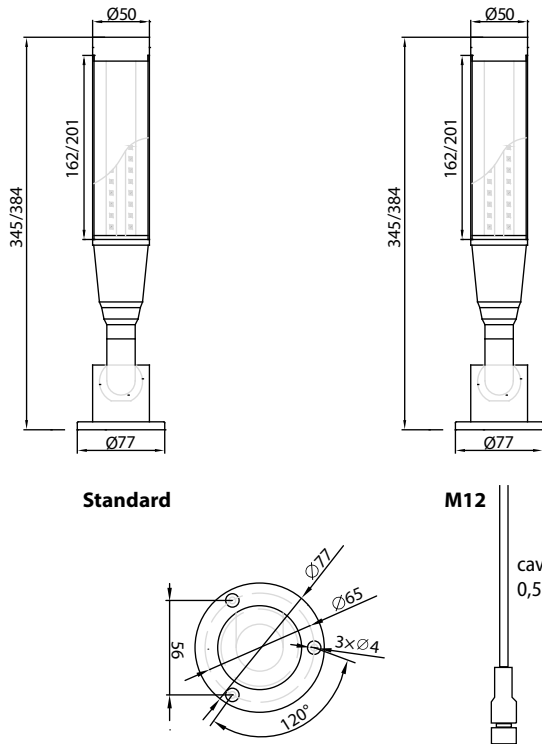

DTS-LED 50 MULTI BAT ALU3/4/5

Dispositivi di segnalazione
acustica e luminosa
Signal lighting devices

Dimensioni / Dimensions

Cablaggi / Wiring

MODELLI Model List	Colore LED LED Colour	Buzzer	Codice Code	Collegamento Connection	Assorbimento max. Power cons.	Tensione d'ingresso Input voltage	Dimensioni Dimensions	Peso Weight		
DTS-LED 50 MULTI BAT ALU3-345	● ● ●	Intermittente Intermittent	34750M1001	Cavo da 2 m	5 W	24 VDC stab. ± 3%	Ø 77 x 345 mm	430 g		
DTS-LED 50 MULTI BAT ALU4-345	● ● ● ●		34750M1002				Ø 77 x 345 mm	530 g		
DTS-LED 50 MULTI BAT ALU5-384	● ● ● ● ○		34750M1003				Ø 77 x 384 mm	550 g		
DTS-LED 50 MULTI BAT ALU3-345 M12	● ● ●		34750M1005	Maschio/Male M12 - 5 pin			Ø 77 x 345 mm	530 g		
DTS-LED 50 MULTI BAT ALU4-345 M12	● ● ● ●	34750M1006	Maschio/Male M12 - 8 pin	Ø 77 x 345 mm			430 g			
DTS-LED 50 MULTI BAT ALU5-384 M12	● ● ● ● ○	34750M1004	Maschio/Male M12 - 8 pin	Ø 77 x 384 mm			550 g			
DTS-LED 50 MULTI BAT ALU3-345	● ● ●	Fisso Steady	34750M1009	Cavo da 3 m			24 VDC stab. ± 3%	24 VDC stab. ± 3%	Ø 77 x 345 mm	430 g
DTS-LED 50 MULTI BAT ALU4-345	● ● ● ●		34750M1011						Ø 77 x 345 mm	530 g
DTS-LED 50 MULTI BAT ALU5-384	● ● ● ● ○		34750M1013						Ø 77 x 384 mm	550 g
DTS-LED 50 MULTI BAT ALU3-345 M12	● ● ●		34750M1012	Maschio/Male M12 - 5 pin					Ø 77 x 345 mm	530 g
DTS-LED 50 MULTI BAT ALU4-345 M12	● ● ● ●		34750M1015	Maschio/Male M12 - 8 pin	Ø 77 x 345 mm	430 g				
DTS-LED 50 MULTI BAT ALU5-384 M12	● ● ● ● ○		34750M1014	Maschio/Male M12 - 8 pin	Ø 77 x 384 mm	550 g				

⚠ Collegare secondo i colori del cavo disponibili sulla lampada acquistata.
Connect according to the cable colors available on the lamp purchased.

⚠ Collegare secondo i colori del cavo disponibili sulla lampada acquistata.
Connect according to the cable colors available on the lamp purchased.