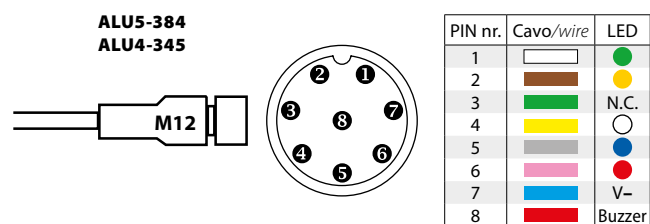

MODELLI Model List	Colore LED LED Colour	Codice Code	Connettore Connector	Assorbimento max. Power cons.	Tensione d'ingresso Input voltage	Fascio luminoso Beam	Dimensioni Dimensions	Peso Weight
DTS-LED 50 MULTI BAT ALU3-345	● ● ●	34750M1001	-	5 W	24 VDC stab. ± 3%	360°	Ø 77 x 345 mm	430 g
DTS-LED 50 MULTI BAT ALU4-345	● ● ● ●	34750M1002	-				Ø 77 x 345 mm	530 g
DTS-LED 50 MULTI BAT ALU5-384	● ● ● ● ○	34750M1003	-				Ø 77 x 384 mm	550 g
DTS-LED 50 MULTI BAT ALU3-345 M12	● ● ●	34750M1005	Maschio/Male M12 - 5 pin	5 W	24 VDC stab. ± 3%	360°	Ø 77 x 345 mm	530 g
DTS-LED 50 MULTI BAT ALU4-345 M12	● ● ● ●	34750M1006	Maschio/Male M12 - 8 pin				Ø 77 x 345 mm	430 g
DTS-LED 50 MULTI BAT ALU5-384 M12	● ● ● ● ○	34750M1004	Maschio/Male M12 - 8 pin				Ø 77 x 384 mm	550 g