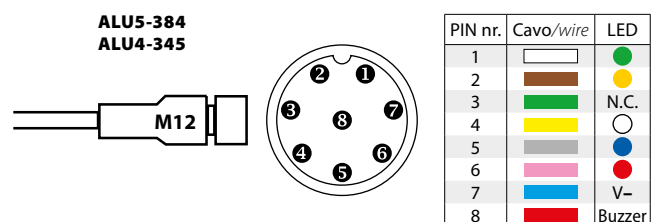

DTS-LED 50 MULTI BAT ALU3/4/5

Dispositivi di segnalazione
acustica e luminosa
Signal lighting devices

Dimensioni / Dimensions

Cablaggi / Wiring

MODELLI Model List	Colore LED LED Colour	Buzzer	Codice Code	Collegamento Connection	Assorbimento max. Power cons.	Tensione d'ingresso Input voltage	Dimensioni Dimensions	Peso Weight		
DTS-LED 50 MULTI BAT ALU3-345	● ● ●	Intermittente Intermittent	34750M1001	Cavo da 2 m	5 W	24 VDC stab. ± 3%	Ø 77 x 345 mm	430 g		
DTS-LED 50 MULTI BAT ALU4-345	● ● ● ●		34750M1002				Ø 77 x 345 mm	530 g		
DTS-LED 50 MULTI BAT ALU5-384	● ● ● ● ○		34750M1003				Ø 77 x 384 mm	550 g		
DTS-LED 50 MULTI BAT ALU3-345 M12	● ● ●		34750M1005	Maschio/Male M12 - 5 pin			Ø 77 x 345 mm	530 g		
DTS-LED 50 MULTI BAT ALU4-345 M12	● ● ● ●	34750M1006	Maschio/Male M12 - 8 pin	Ø 77 x 345 mm			430 g			
DTS-LED 50 MULTI BAT ALU5-384 M12	● ● ● ● ○	34750M1004	Maschio/Male M12 - 8 pin	Ø 77 x 384 mm			550 g			
DTS-LED 50 MULTI BAT ALU3-345	● ● ●	Fisso Steady	34750M1009	Cavo da 3 m			24 VDC stab. ± 3%	24 VDC stab. ± 3%	Ø 77 x 345 mm	430 g
DTS-LED 50 MULTI BAT ALU4-345	● ● ● ●		34750M1011						Ø 77 x 345 mm	530 g
DTS-LED 50 MULTI BAT ALU5-384	● ● ● ● ○		34750M1013						Ø 77 x 384 mm	550 g
DTS-LED 50 MULTI BAT ALU3-345 M12	● ● ●		34750M1012	Maschio/Male M12 - 5 pin					Ø 77 x 345 mm	530 g
DTS-LED 50 MULTI BAT ALU4-345 M12	● ● ● ●		34750M1015	Maschio/Male M12 - 8 pin	Ø 77 x 345 mm	430 g				
DTS-LED 50 MULTI BAT ALU5-384 M12	● ● ● ● ○		34750M1014	Maschio/Male M12 - 8 pin	Ø 77 x 384 mm	550 g				

⚠ Collegare secondo i colori del cavo disponibili sulla lampada acquistata.
Connect according to the cable colors available on the lamp purchased.

⚠ Collegare secondo i colori del cavo disponibili sulla lampada acquistata.
Connect according to the cable colors available on the lamp purchased.